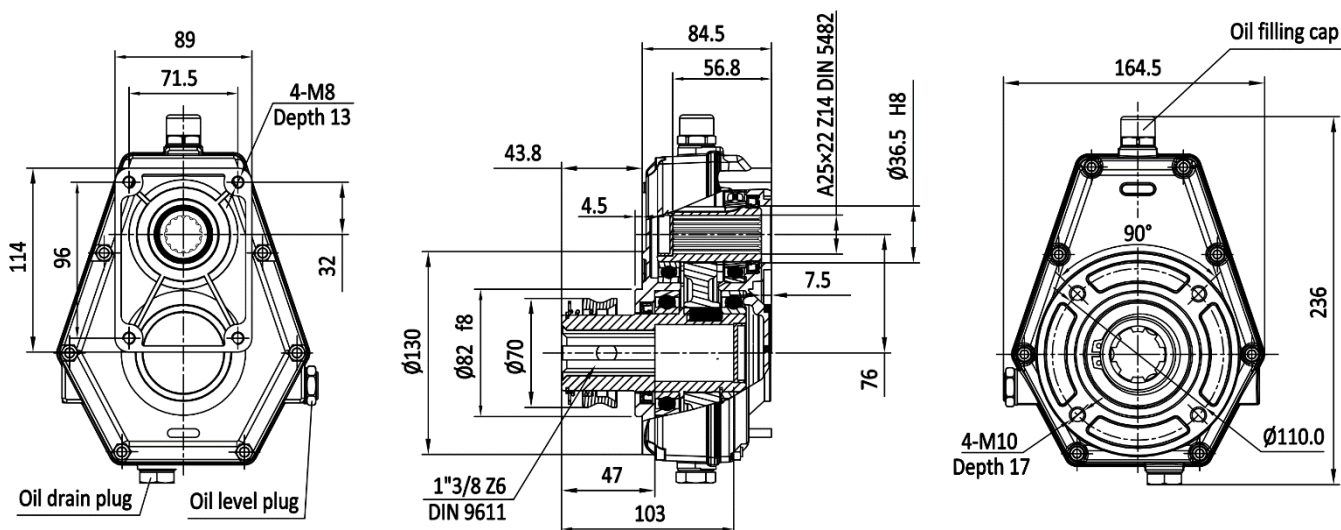

DATASHEET – DIMENZIJE

Connection:	Female - 1" 3/8
Revolution:	max. 3000 rpm
Input torque:	180 Nm
Output torque:	55 Nm
Input revolution:	540 rpm
Output revolution:	1680 rpm
For loads:	10 kW
Transmission ratio:	1:3